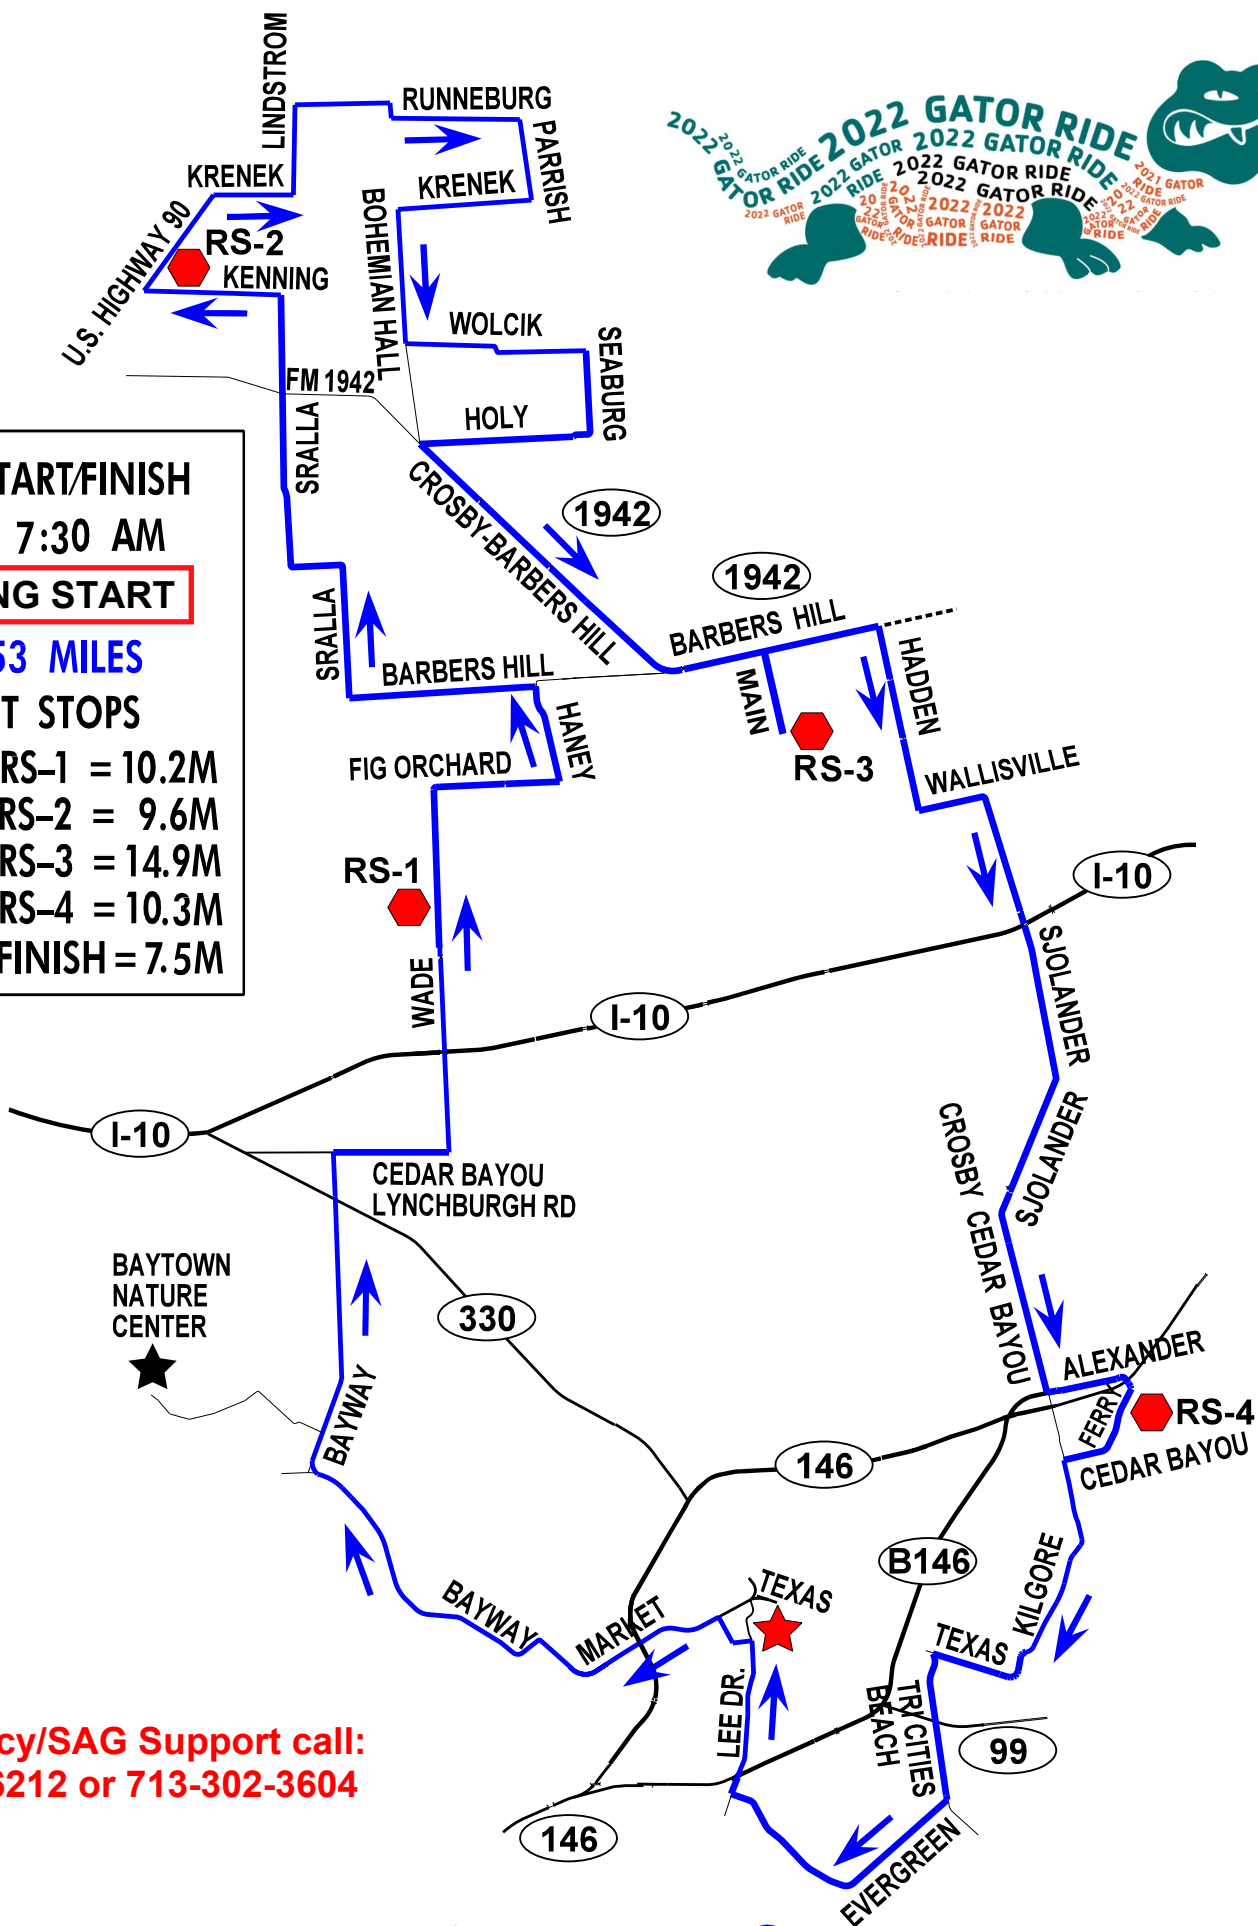

★ START/FINISH
START: 7:30 AM
ROLLING START

53 MILES

REST STOPS

START TO RS-1 = 10.2M
 RS-1 TO RS-2 = 9.6M
 RS-2 TO RS-3 = 14.9M
 RS-3 TO RS-4 = 10.3M
 RS-4 TO FINISH = 7.5M

**Emergency/SAG Support call:
 832-620-6212 or 713-302-3604**

53 MILES