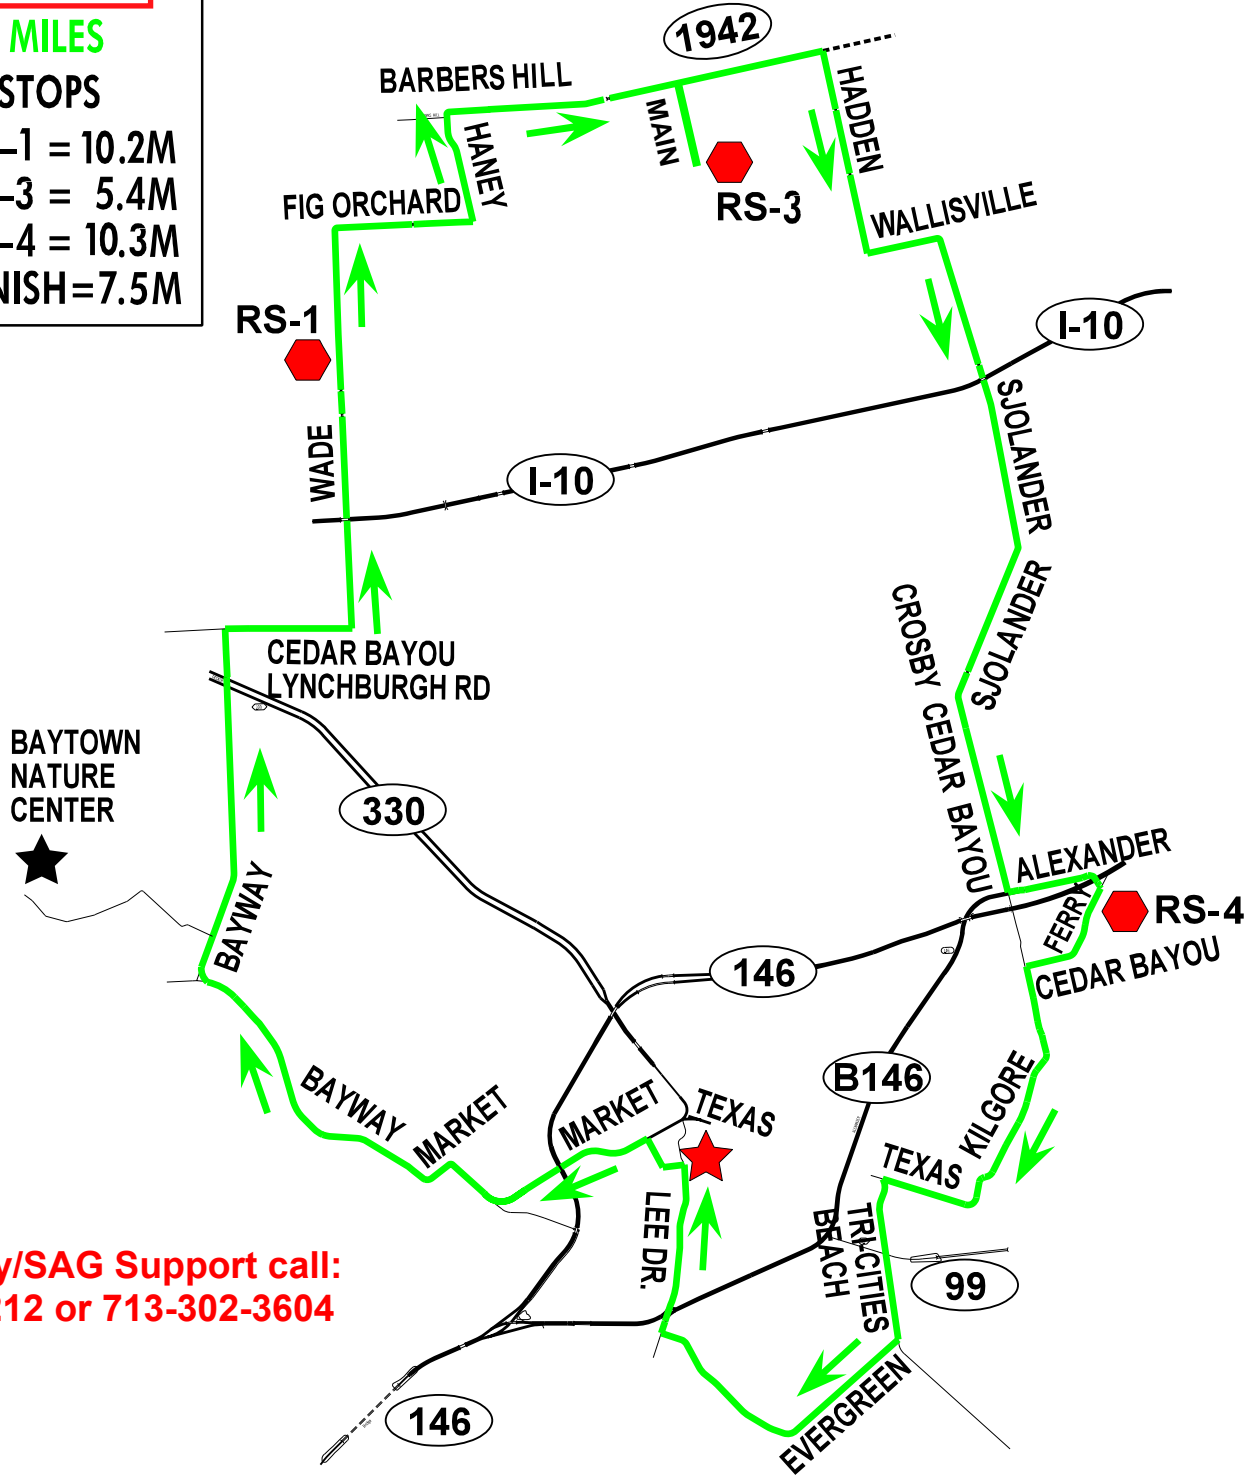

★ **START/FINISH**
START: 7:30 AM
ROLLING START
33 MILES
REST STOPS
 START TO RS-1 = 10.2M
 RS-1 TO RS-3 = 5.4M
 RS-3 TO RS-4 = 10.3M
 RS-4 TO FINISH = 7.5M

**Emergency/SAG Support call:
 832-620-6212 or 713-302-3604**

33 MILES